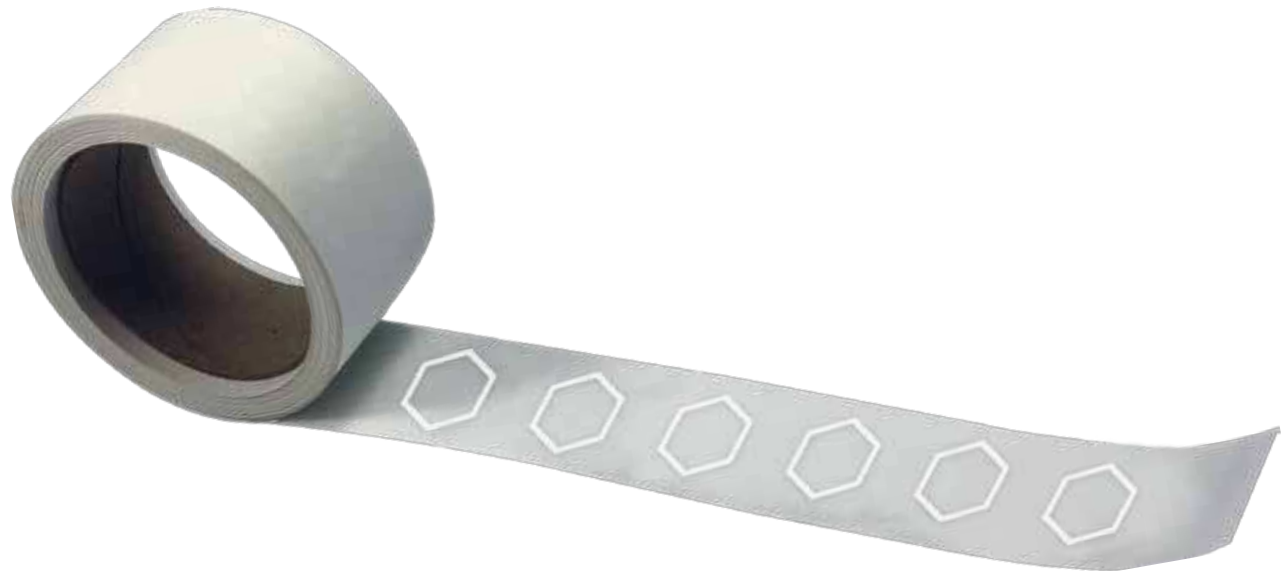

Repeat 562 times
per 50m roll

PILKINGTON WHITE MOTIF

50 METRE ROLLS

Code: 000000883

all motif dimensions are in mm and shown at 50% actual size

Repeat 875 times
per 50m roll

STD BARS SILVER MOTIF

50 METRE ROLLS