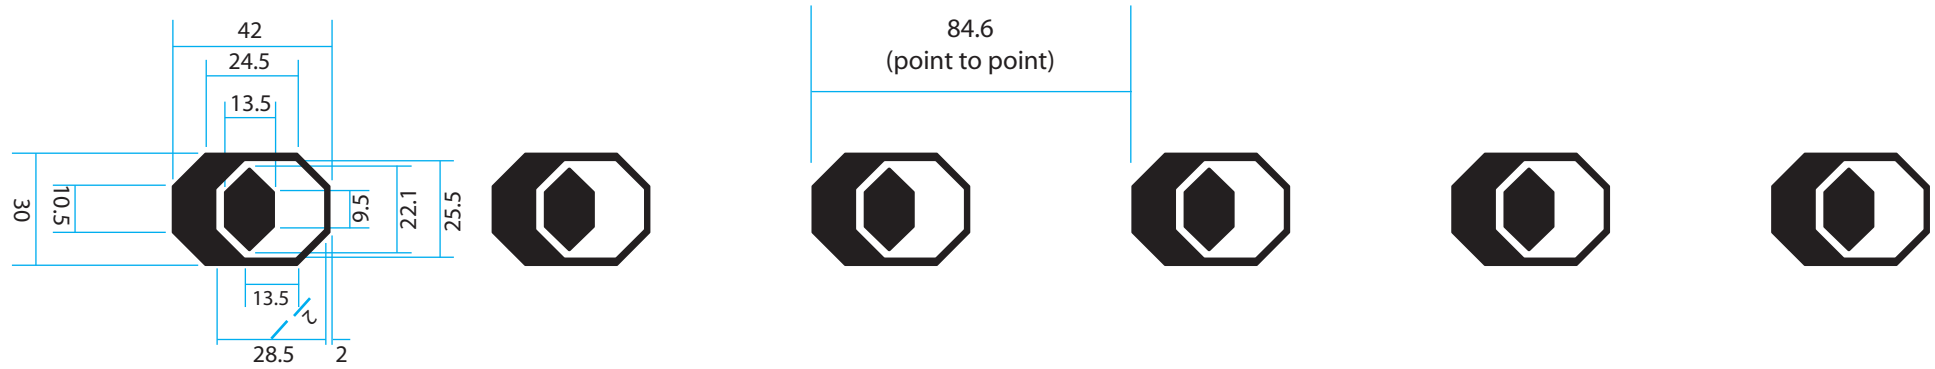

Repeat 656 times
per 50m roll

BORAL WHITE MOTIF

50 METRE ROLLS

Code: 000000889

all motif dimensions are in mm and shown at 50% actual size

Repeat 591 times
per 50m roll

BRADNAMS WHITE MOTIF

50 METRE ROLLS

Code: 000000879

all motif dimensions are in mm and shown at 50% actual size

Repeat 98 times
per 50m roll

COMALCO SQ WHITE MOTIF

50 METRE ROLLS

Code: 0000000880

all motif dimensions are in mm and shown at 50% actual size

Repeat 798 times
per 50m roll

CRANE TRI WHITE MOTIF

50 METRE ROLLS

Code: 0000000882

all motif dimensions are in mm and shown at 50% actual size

Repeat 328 times
per 50m roll

DOWELL WHITE MOTIF

50 METRE ROLLS

Code: 000000888

all motif dimensions are in mm and shown at 50% actual size

589

Repeat 82 times
per 50m roll

G JAMES H WHITE MOTIF

50 METRE ROLLS

Code: 0000000886

all motif dimensions are in mm and shown at 50% actual size