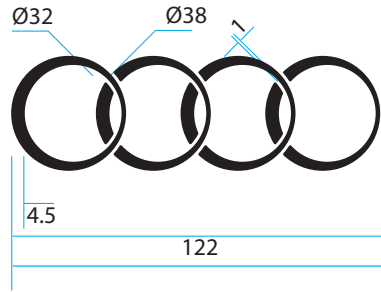

Code: 000000879

all motif dimensions are in mm and shown at 50% actual size

Repeat 98 times
per 50m roll

COMALCO SQ WHITE MOTIF

50 METRE ROLLS

Code: 0000000880

all motif dimensions are in mm and shown at 50% actual size

Repeat 798 times
per 50m roll

CRANE TRI WHITE MOTIF

50 METRE ROLLS

Code: 0000000882

all motif dimensions are in mm and shown at 50% actual size

Repeat 328 times
per 50m roll

DOWELL WHITE MOTIF

50 METRE ROLLS

Code: 000000888

all motif dimensions are in mm and shown at 50% actual size

589

Repeat 82 times
per 50m roll

G JAMES H WHITE MOTIF

50 METRE ROLLS

Code: 0000000886

all motif dimensions are in mm and shown at 50% actual size

Code: 0000000887

all motif dimensions are in mm and shown at 50% actual size

Repeat 1531 times
per 50m roll

STD BARS WHITE MOTIF

50 METRE ROLLS

Code: 0000000885

all motif dimensions are in mm and shown at 50% actual size