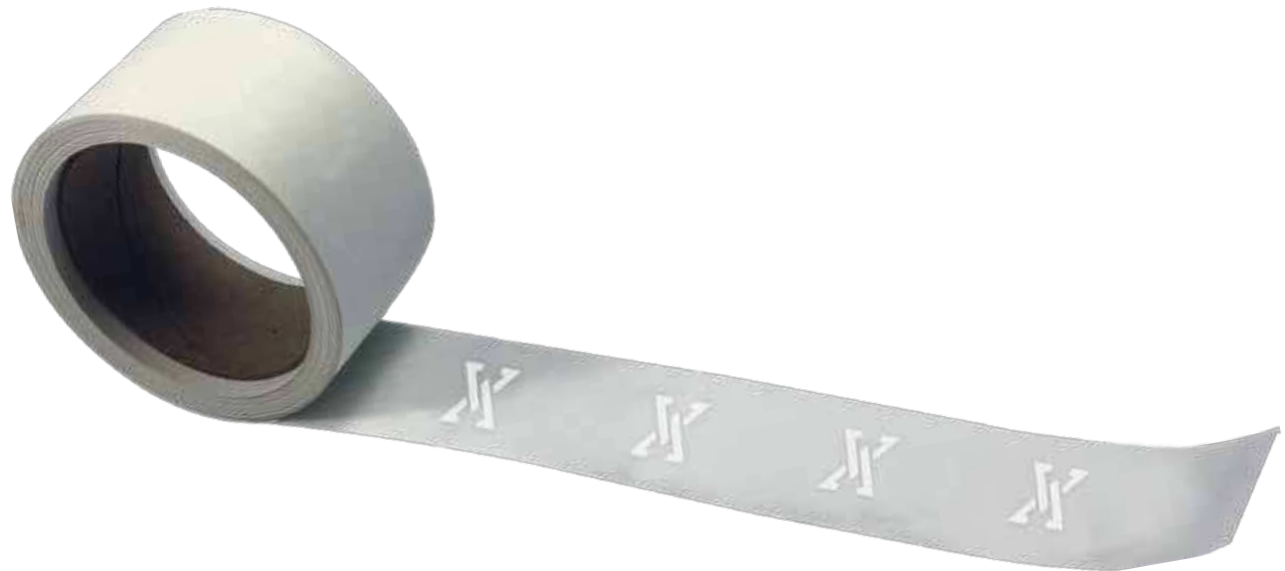

Repeat 656 times
per 50m roll

BORAL WHITE MOTIF

50 METRE ROLLS

Code: 000000889

all motif dimensions are in mm and shown at 50% actual size

Repeat 591 times
per 50m roll

BRADNAMS WHITE MOTIF

50 METRE ROLLS