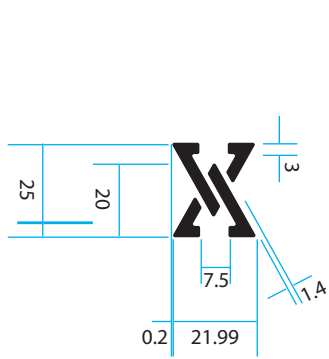

Repeat 656 times
per 50m roll

BORAL WHITE MOTIF

50 METRE ROLLS

Code: 000000889

all motif dimensions are in mm and shown at 50% actual size

Repeat 591 times
per 50m roll

BRADNAMS WHITE MOTIF

50 METRE ROLLS

Code: 000000879

all motif dimensions are in mm and shown at 50% actual size

Repeat 98 times
per 50m roll

COMALCO SQ WHITE MOTIF

50 METRE ROLLS

Code: 0000000880

all motif dimensions are in mm and shown at 50% actual size

Code: 000000888

all motif dimensions are in mm and shown at 50% actual size

589

Repeat 82 times
per 50m roll

G JAMES H WHITE MOTIF

50 METRE ROLLS

Code: 0000000886

all motif dimensions are in mm and shown at 50% actual size

Code: 0000000887

all motif dimensions are in mm and shown at 50% actual size

Repeat 1531 times
per 50m roll

STD BARS WHITE MOTIF

50 METRE ROLLS

Code: 0000000885

all motif dimensions are in mm and shown at 50% actual size