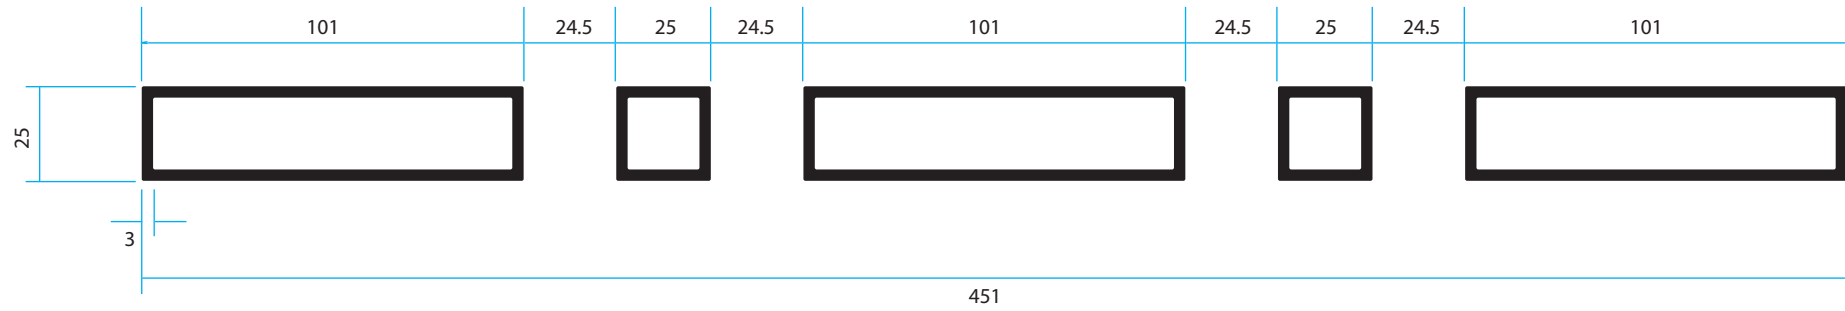

Repeat 656 times
per 50m roll

BORAL WHITE MOTIF

50 METRE ROLLS

Code: 000000889

all motif dimensions are in mm and shown at 50% actual size

Repeat 591 times
per 50m roll

BRADNAMS WHITE MOTIF

50 METRE ROLLS

Code: 000000879

all motif dimensions are in mm and shown at 50% actual size

Repeat 98 times
per 50m roll

COMALCO SQ WHITE MOTIF

50 METRE ROLLS

Code: 0000000880

all motif dimensions are in mm and shown at 50% actual size

Code: 000000888

all motif dimensions are in mm and shown at 50% actual size

589

Repeat 82 times
per 50m roll

G JAMES H WHITE MOTIF

50 METRE ROLLS

Code: 0000000886

all motif dimensions are in mm and shown at 50% actual size